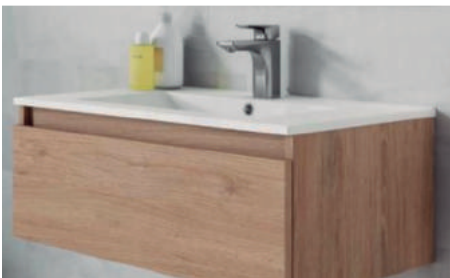

Shower.
GRB E-Plus Term.

Sink.
Eternal

G-1

G-2 (at extra cost)

Bathroom furniture

BOX. Visobath Walnut colour

Shower

Model Hermes